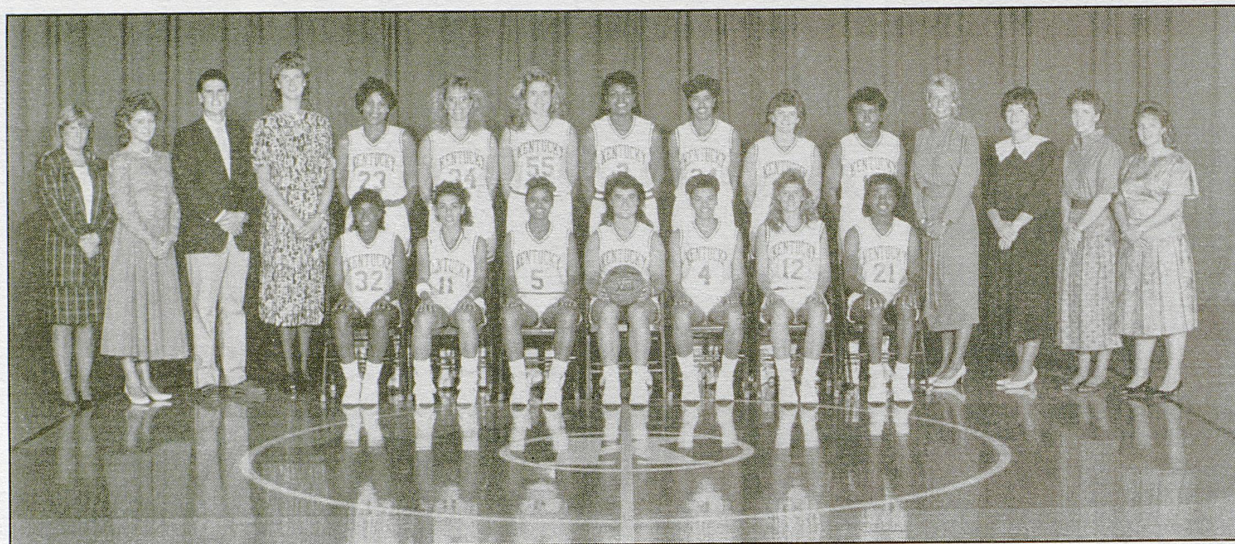

1988-89 Lady Kats

1988-89 KENTUCKY LADY KATS

Front row, left to right: Kris Miller, Malinka Salhi, Theresa Stewart, Jodie Whitaker, Ruth Mountain, Kristi Cushenberry and Tracye Davis. Back row, left to right: Asst. Sports Information Director Rena Vicini, Manager Jenn Holman, Asst. Coach Andy Barnes, Asst. Coach Cindy Noble-Hauserman, Mary Custard, Pam Shrum, Angel Stevens, Lora Spencer, Vanessa Foster-Sutton, Jamie Hobgood, Stacy McIntyre, Coach Sharon Fanning, Trainer Sue Stanley, Graduate Assistant Jane Dalton, Head Manager Sharon McCauley.

1988-89 UNIVERSITY OF KENTUCKY LADY KATS Numerical Roster

NO.	NAME	HT	POS	CLASS	HOMETOWN/SCHOOL
3	Lora Spencer	6-1	C	JR	Russellville / Logan County HS
4	Ruth Ann Mountain	5-8	G-F	JR	Columbus, Ohio / Lees JC
5	Theresa Stewart	5-4	G	JR	Columbus, Ohio / Lees JC
10	Stacy McIntyre	5-8	F	FR	Georgetown / Scott County HS
11	Malinka Salhi	5-4	G	JR	Mons, Belgium / Independence (Kansas) JC
12	Kristi Cushenberry	5-9	G-F	FR	Hendersonville, Tenn. / Beech HS
14	Jamie Hobgood	5-9	G-F	FR	Madisonville / North Hopkins HS
15	Jodie Whitaker	5-7	G	SR	Austin, Ind. / Austin HS
21	Tracye Davis	5-8	G	SO	Lexington / Henry Clay HS
23	Mary Custard	5-10	F-C	JR	Cynthiana / Lees JC
24	Vanessa Foster-Sutton	6-0	C	JR	Chickamauga, Ga. / Truett-McConnell JC
32	Kris Miller	5-4	G	JR	Owensboro / Owensboro Catholic
34	Pam Shrum	6-0	F-C	SR	Monticello / Monticello HS
55	Angel Stevens	6-1	C	SO	Jackson / Breathitt County HS

Head Coach: Sharon Fanning (Tennessee-Chattanooga, 1975)
203-144 career (12 seasons) 14-15 at UK (1 year)

Assistant Coaches: Andy Barnes (East Tennessee, 1980)
Cindy Noble Hauserman (Tennessee, 1983)

Graduate Assistant: Jane Dalton (Appalachian State, 1988)

KENTUCKY LADY KATS