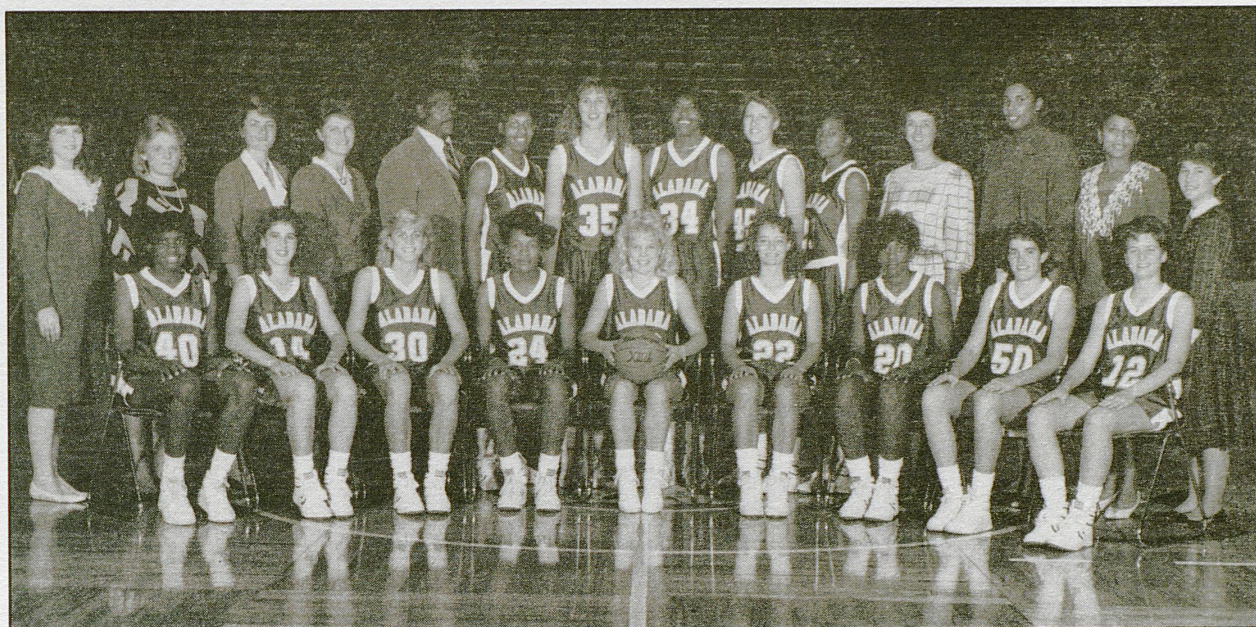

1988-89 Lady Crimson Tide

Seated, L to R: Kendra Willis, Jennifer Day, Stephanie Meier, Sissy Braden, Amy Lannom, Julie Beaty, Latasha Bethel, Stacey Franklin, Beverly Lee. Back: Karen Robinson, promotions; Sherri Smelser, Asst. Coach; Sherry Kimbro, Trainer; Celia Slater, Grad. Asst. Coach; Terry Jones, Strength Coach; Cynthia McDougale, Tracy Bowden, Michelle Smith, Laura Vaughn, Laura Heard, Head Coach Lois Myers, Tori Harrison, Asst. Coach; Johna Williams, Student Asst. Coach; Delynne Wilcox, Head Manager.

No	Name	Ht	Pos	Class	Hometown/School
10	Amy Lannom	5-5	G	Fr	Gallatin, Tenn./Gallatin
12	Beverly Lee	5-7	G	Fr	Smyrna, Ga./Campbell
20	Latasha Bethel	5-10	F	Jr	Decatur, Ga./Pensacola JC
22	Julie Beaty	5-7	G	Jr	Heneger/Ider
23	Laura Heard	5-9	F	Jr	Elberton, Ga/Elbert Co.
24	Sissy Braden	5-11	F	Jr	Lewisburg, Tenn./Marshall Co.
30	Stephanie Meier	5-9	G	Jr	Wilmington, Del./Ursuline Academy
34	Michelle Smith	6-3	C	So	Tuscaloosa, Ala./Central
35	Tracy Bowden	6-3	C	So	Rush Springs, Okla./Rush Springs
40	Kendra Willis	6-0	F	So	Griffin, Ga./Griffin
44	Cynthia McDougale	6-0	F	Sr	Waynesboro, Miss./Waynesboro Central
45	Laura Vaughn	6-1	F	So	Kingsport, Tenn./Sullivan North
50	Stacey Franklin	5-10	F	Fr	Smyrna, Ga./Campbell

Head Coach: Lois Myers (Georgia Southern, 1975)
57-29 career (3 seasons) 57-29 at UA (3 seasons)

Assistant Coaches: Sherri Smelser (Univ. of North Alabama, 1982)
Tori Harrison (Louisiana Tech, 1987)

Graduate Assistant: Celia Slater (Florida State, 1985)