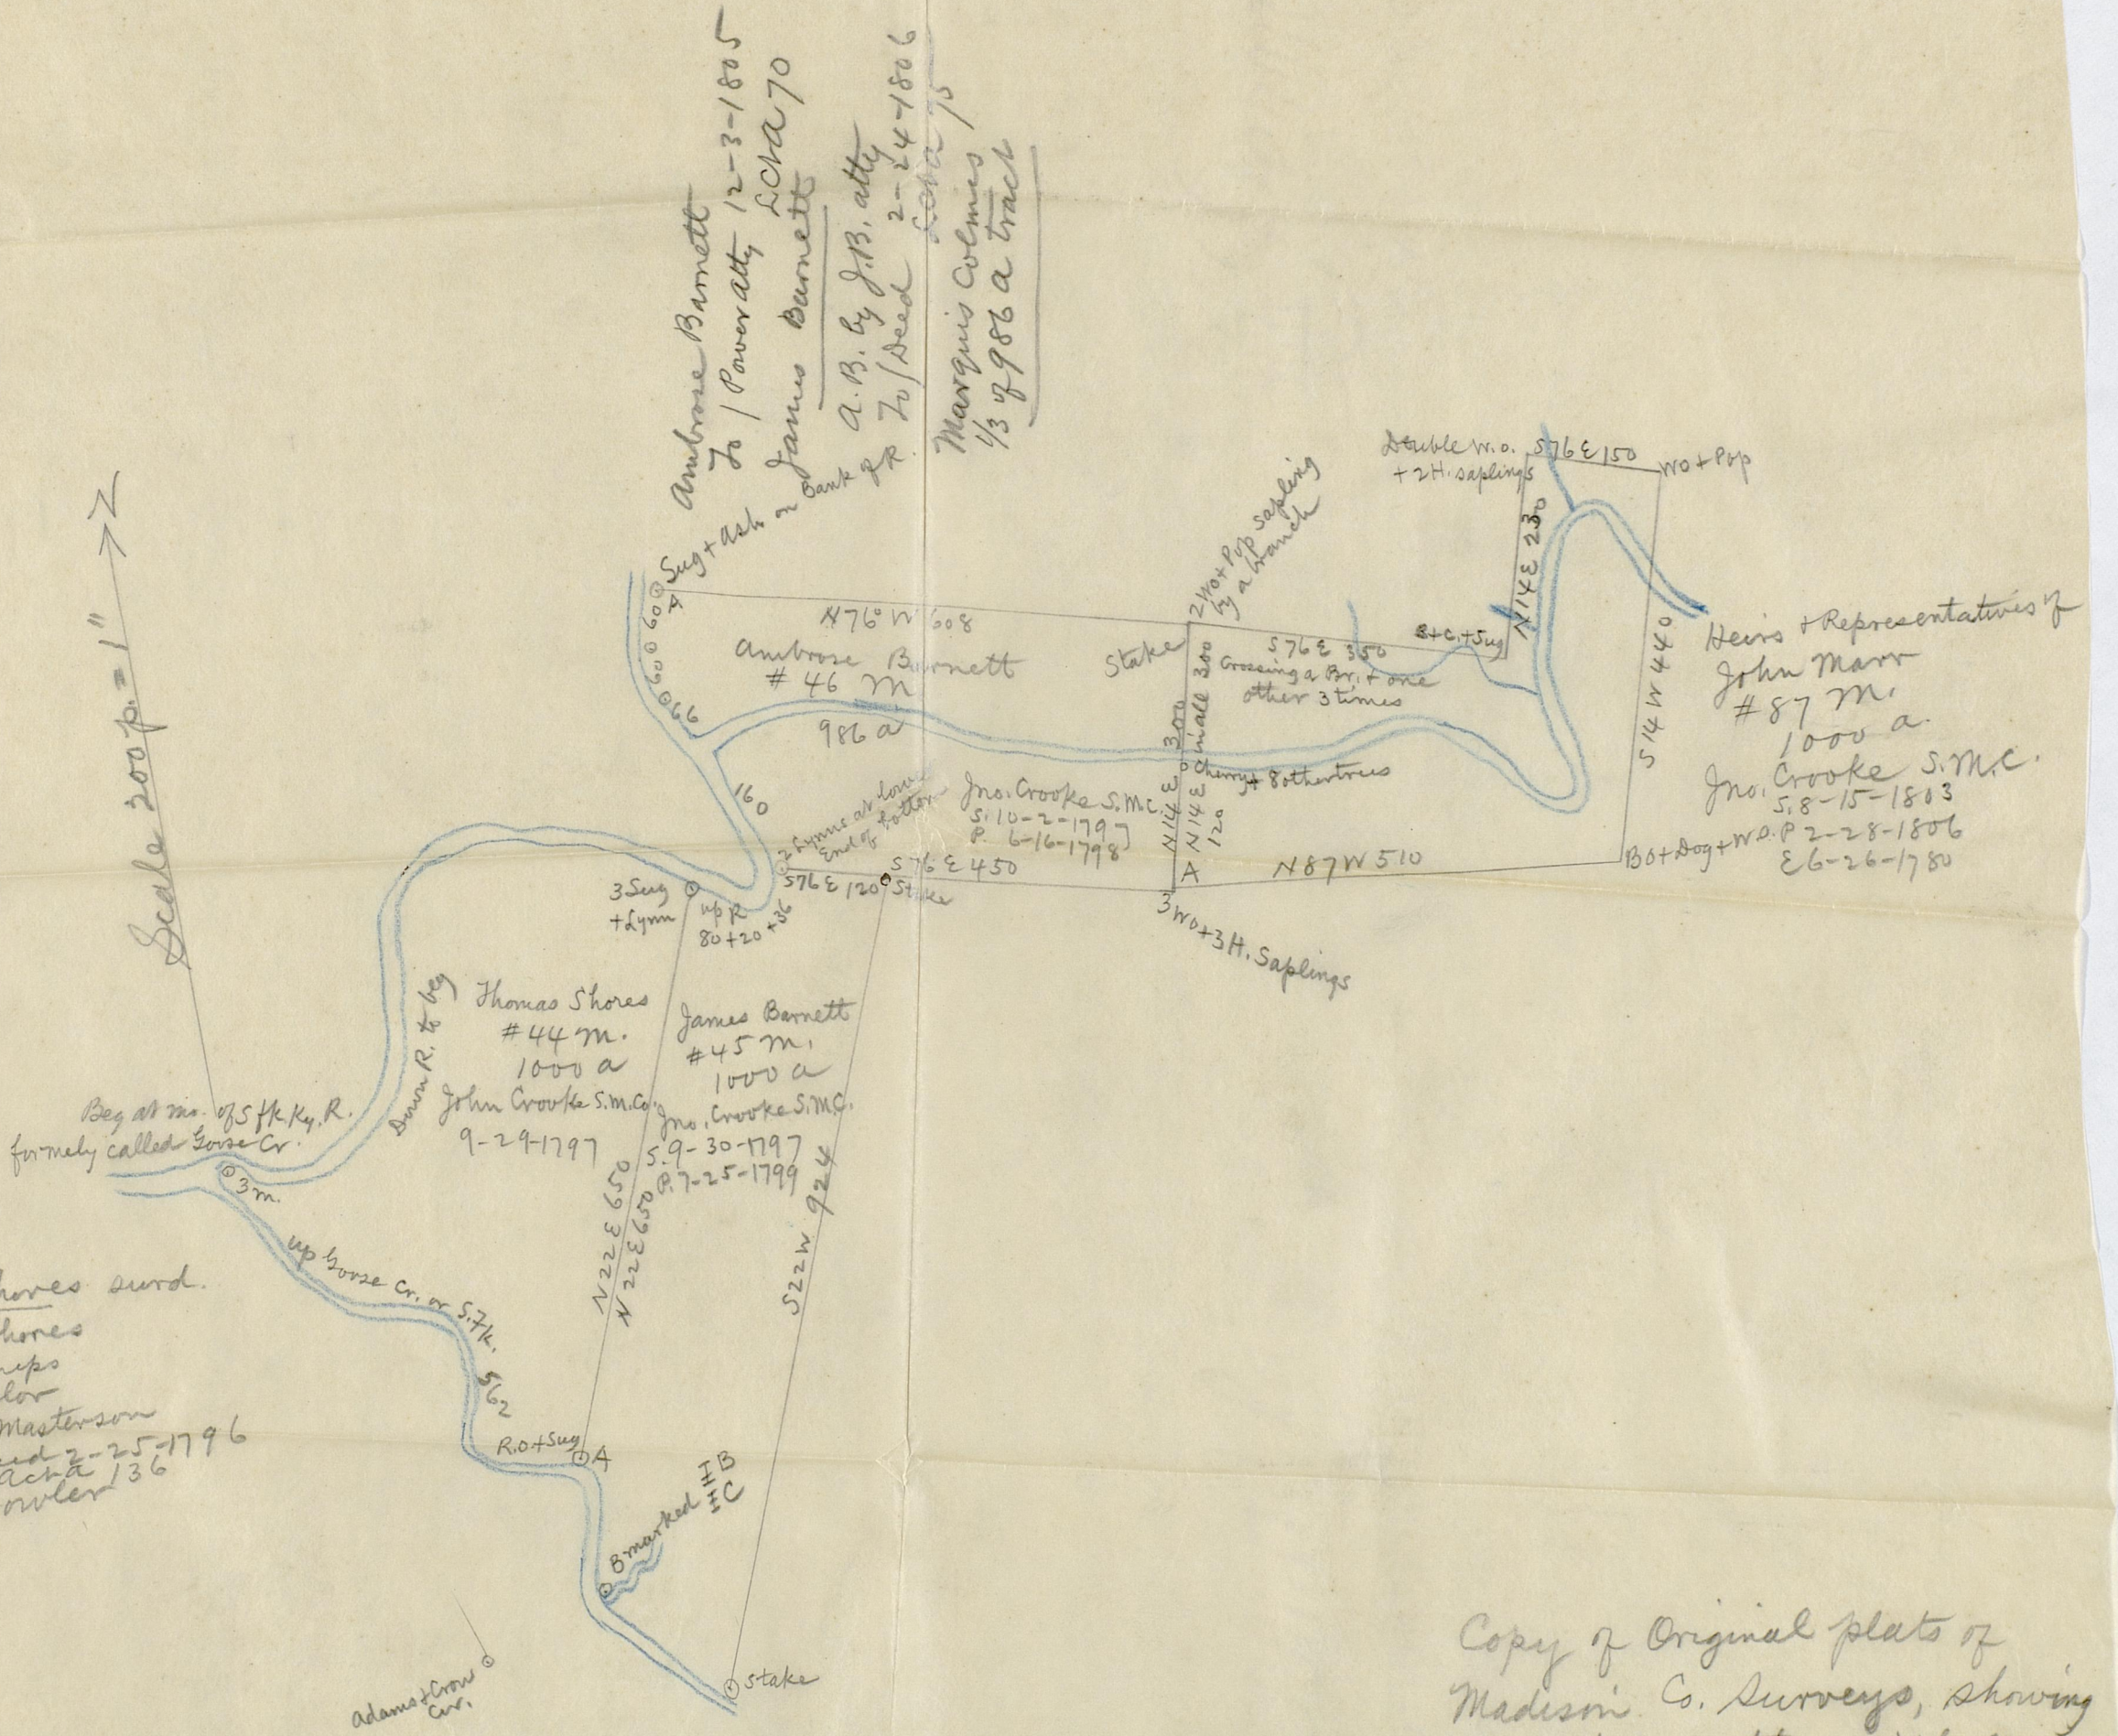

Scale 200 p. = 1" ↑

Thos. Shores surd.
 Richd Shores
 Wm Stamps
 Geo. Taylor
 Richd. Masterson
 To / Deed 2-25-1796
 Acta 136
 John Fowler

Copy of Original plats of
 Madison Co. Surveys, showing
 Connection of others with No. 44
 by R.C. B.T.
 A.W.