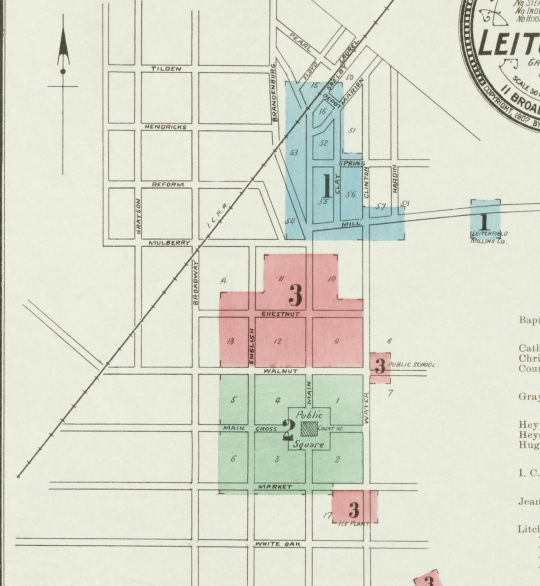

Map Division
APR 20 1907
Library of Congress

INDEX SPECIALS

- Baptist Church..... 2
- Catholic Church..... 3
- Christian Church..... 3
- County Court House & Jail..... 3
- Grayson Hotel..... 1
- Heyback, J. D., Planing Mill..... 1
- Heyser Hotel..... 2
- Hughes, J. S. & Son, Planing Mill..... 2
- I. C. R. R. Depot..... 1
- Jean, C. F. Co., Produce..... 2
- Leitchfield Clothing Co..... 2
- Ice & Water Co..... 3
- Meronie Co..... 2
- Milling Co..... 1
- Sanitarium..... 2
- Methodist Episcopal Church..... 3
- Moorman, J. C., Tobacco Co. Re-handling..... 1
- Opera House..... 2
- Public School..... 3

NOTE: STREETS THROUGH TOWN NEARLY LEVEL.

Scale of Feet. 0 50 100 150