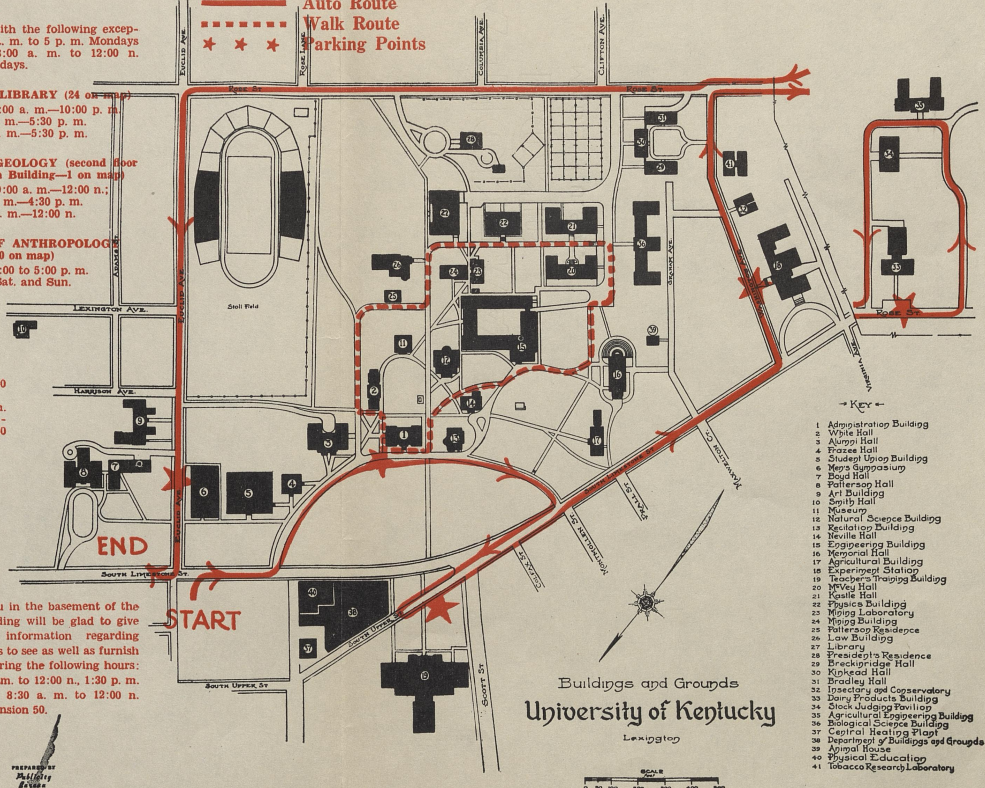

A TRIP AMONG THE BUILDINGS AT THE UNIVERSITY OF KENTUCKY, LEXINGTON

Automobile Parking Places may be found at

Hours Buildings are Open

MUSEUM OF ANTHROPOLOGY
(10 on map)
Daily, 2:00 to 5:00 p. m.
Ex. Sat. and Sun.

— Auto Route
- - - - - Walk Route
* * * * * Parking Points

Buildings and Grounds
University of Kentucky
Lexington

SCALE
0 50 100 200 300 400 500