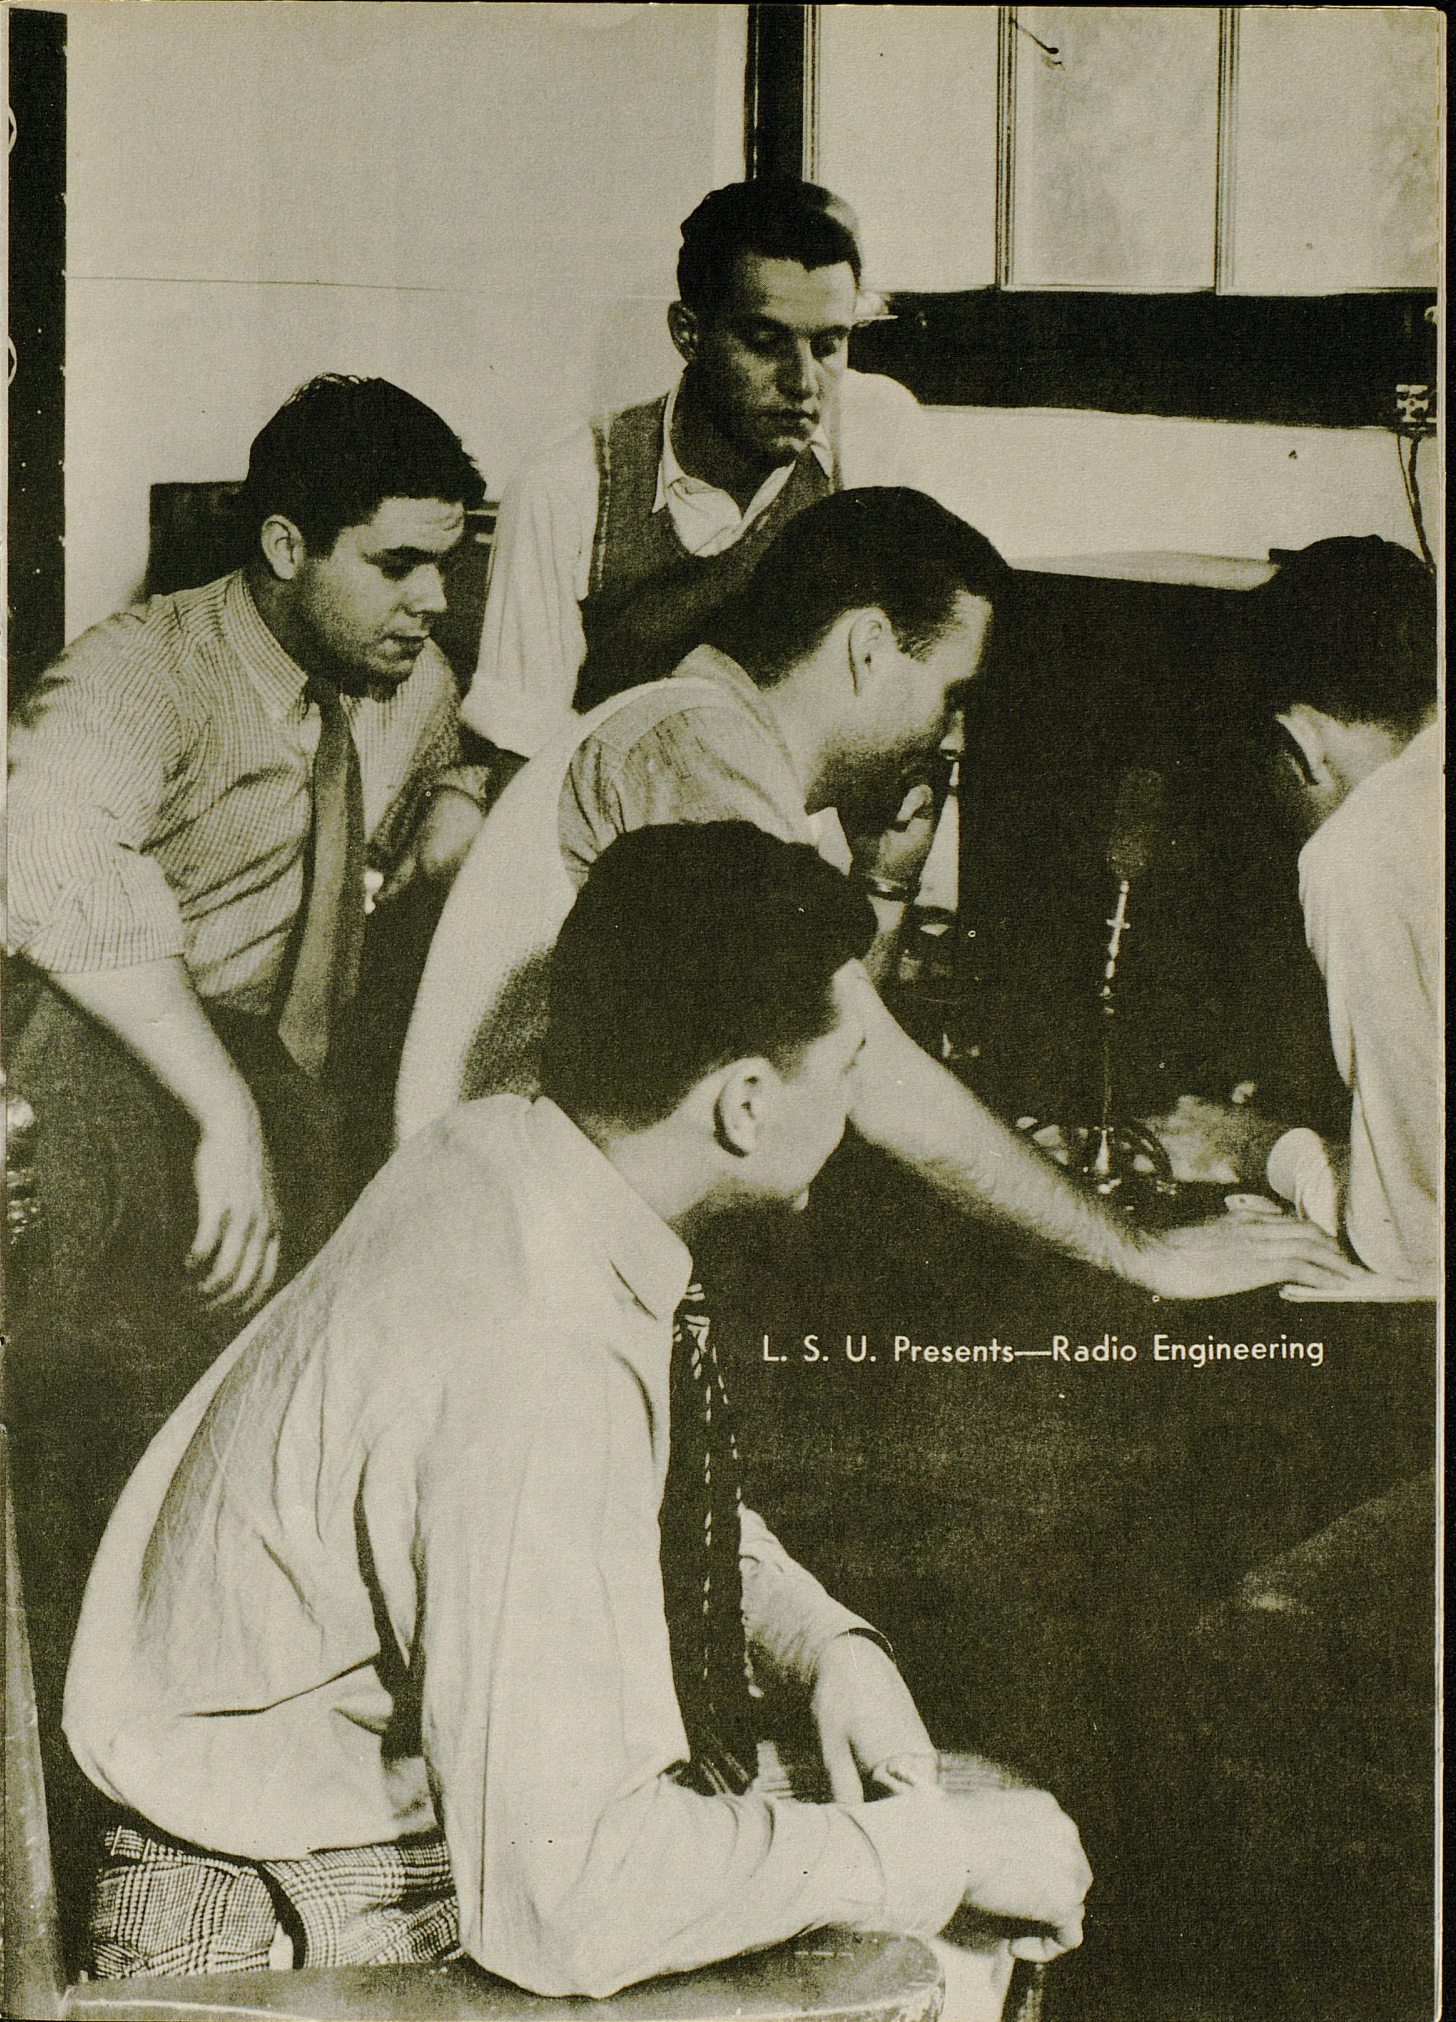

L. S. U. Presents—Radio Engineering