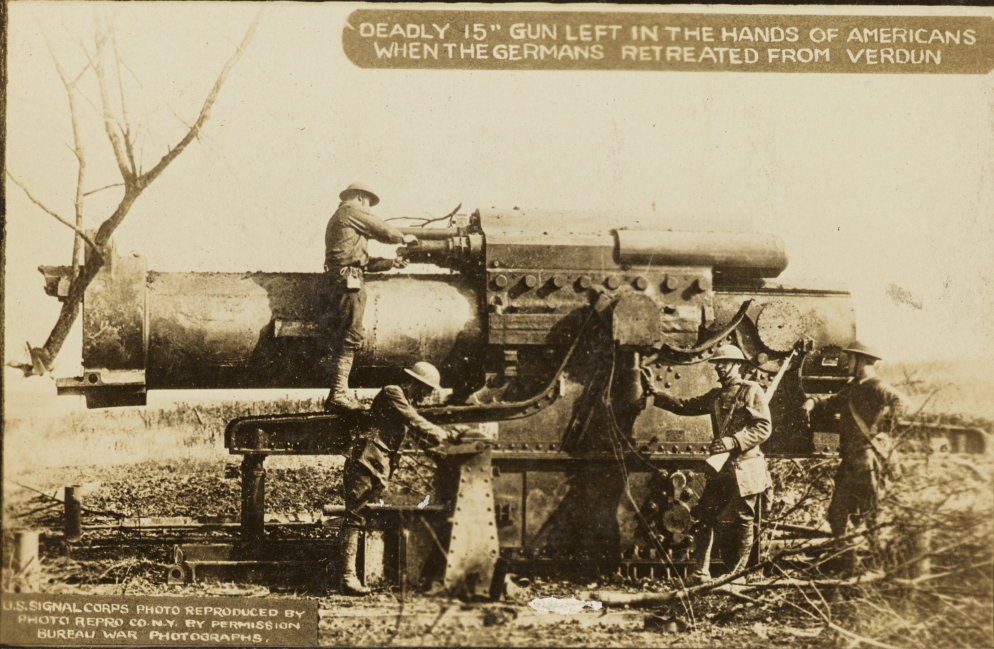

229  
230

DEADLY 15" GUN LEFT IN THE HANDS OF AMERICANS  
WHEN THE GERMANS RETREATED FROM VERDUN

U.S. SIGNAL CORPS PHOTO REPRODUCED BY  
PHOTO REPRD CO. N.Y. BY PERMISSION  
BUREAU WAR PHOTOGRAPHS.