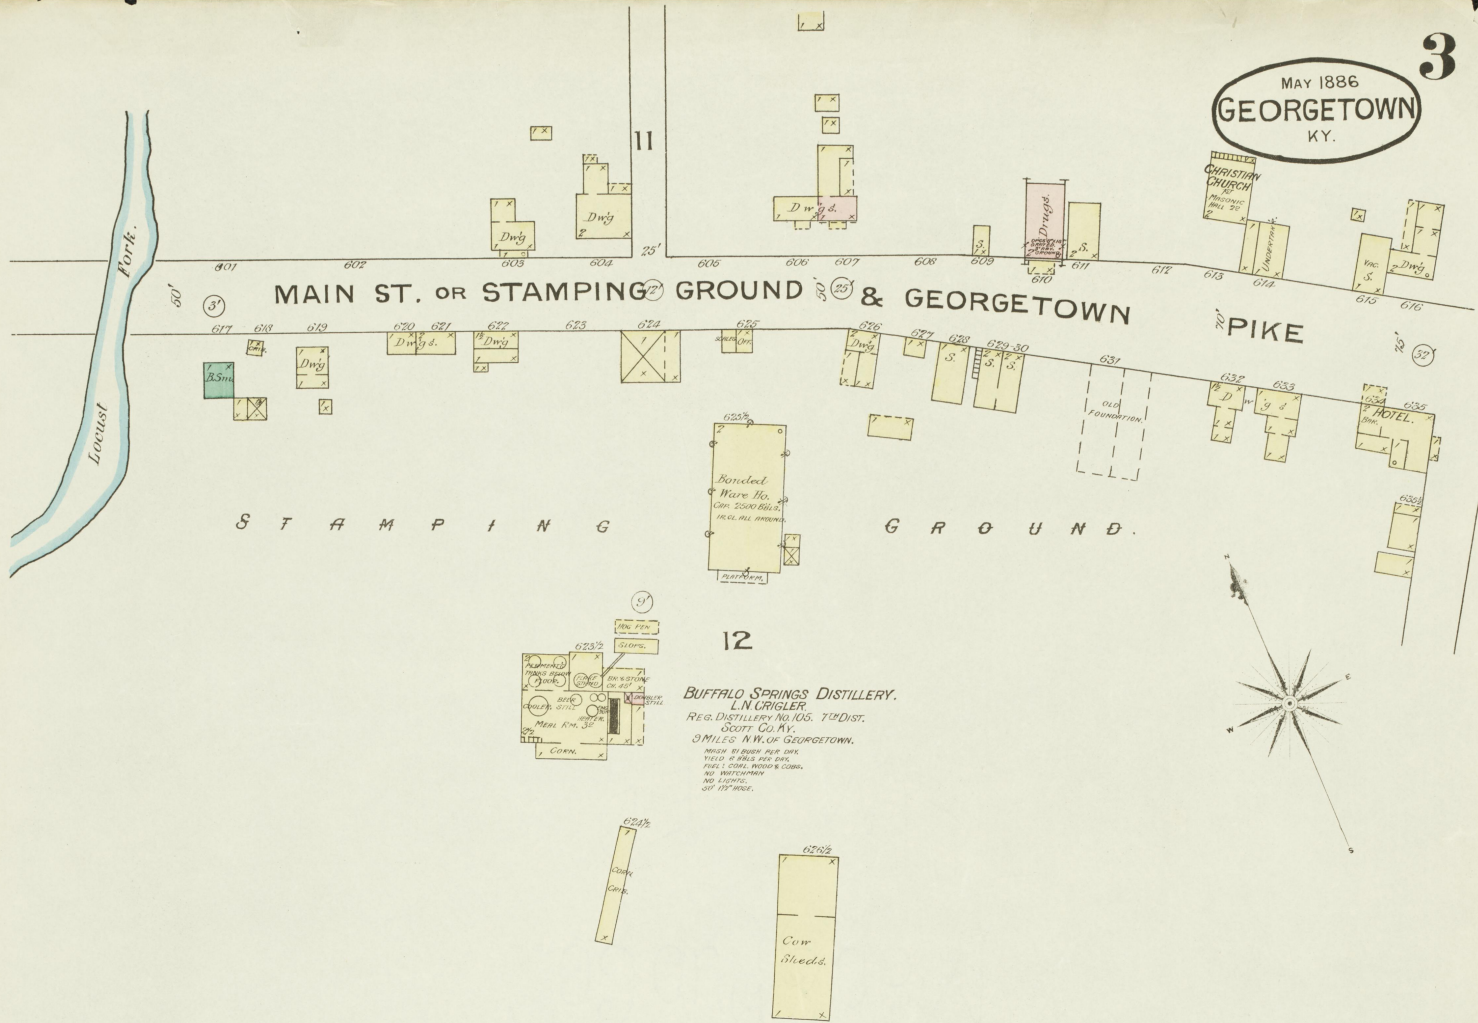

MAY 1886
GEORGETOWN
KY.

BUFFALO SPRINGS DISTILLERY.
L.N. CRIGLER.
REG. DISTILLERY NO. 105, 7th DIST.
SCOTT CO. KY.
3 MILES N.W. OF GEORGETOWN.
MOON BY QUIN PER DAY.
YIELD 10 BBL. PER DAY.
FUEL 1 CORN, WOOD & COAL.
NO WASTE WATER.
NO LIGHTS.
50' 15" WIDE.

Scale of Feet.

Map Printed JUL 10 '85 Library of Congress

Page 100.