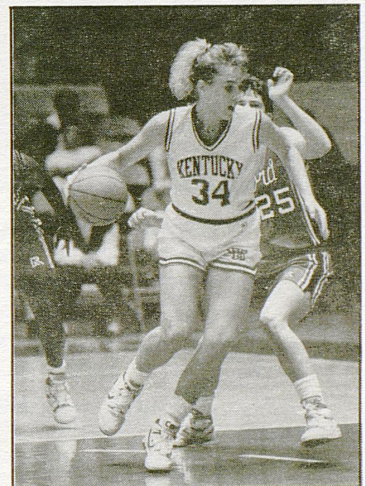

UK's Pam Shrum . . . second in scoring and rebounding.