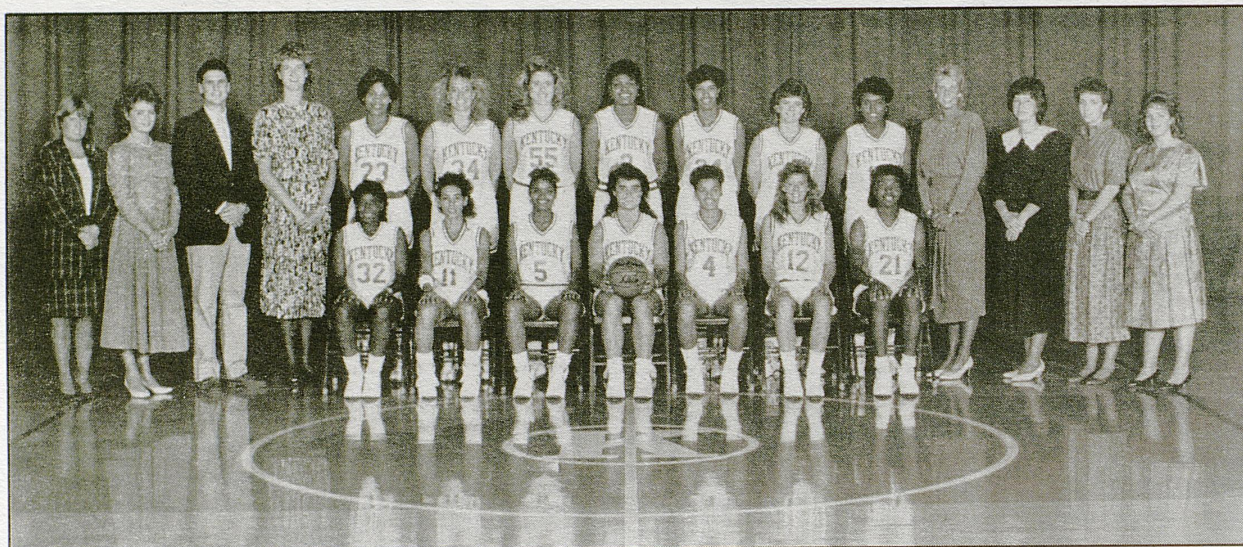

1988-89 Lady Kats

1988-89 KENTUCKY LADY KATS

Front row, left to right: Kris Miller, Malinka Salhi, Theresa Stewart, Jodie Whitaker, Ruth Mountain, Kristi Cushenberry and Tracye Davis. Back row, left to right: Asst. Sports Information Director Rena Vicini, Manager Jenn Holman, Asst. Coach Andy Barnes, Asst. Coach Cindy Noble-Hauserman, Mary Custard, Pam Shrum, Angel Stevens, Lora Spencer, Vanessa Foster-Sutton, Jamie Hobgood, Stacy McIntyre, Coach Sharon Fanning, Trainer Sue Stanley, Graduate Assistant Jane Dalton, Head Manager Sharon McCauley.

1988-89 UNIVERSITY OF KENTUCKY LADY KATS Numerical Roster

NO.	NAME	HT	POS	CLASS	HOMETOWN/SCHOOL
3	Lora Spencer	6-1	C	JR	Russellville / Logan County HS
4	Ruth Ann Mountain	5-8	G-F	JR	Columbus, Ohio / Lees JC
5	Theresa Stewart	5-4	G	JR	Columbus, Ohio / Lees JC
10	Stacy McIntyre	5-8	F	FR	Georgetown / Scott County HS
11	Malinka Salhi	5-4	G	JR	Mons, Belgium / Independence (Kansas) JC
12	Kristi Cushenberry	5-9	G-F	FR	Hendersonville, Tenn. / Beech HS
14	Jamie Hobgood	5-9	G-F	FR	Madisonville / North Hopkins HS
15	Jodie Whitaker	5-7	G	SR	Austin, Ind. / Austin HS
21	Tracye Davis	5-8	G	SO	Lexington / Henry Clay HS
23	Mary Custard	5-10	F-C	JR	Cynthiana / Lees JC
24	Vanessa Foster-Sutton	6-0	C	JR	Chickamauga, Ga. / Truett-McConnell JC
32	Kris Miller	5-4	G	JR	Owensboro / Owensboro Catholic
34	Pam Shrum	6-0	F-C	SR	Monticello / Monticello HS
55	Angel Stevens	6-1	C	SO	Jackson / Breathitt County HS

Head Coach: Sharon Fanning (Tennessee-Chattanooga, 1975)
203-144 career (12 seasons) 14-15 at UK (1 year)

Assistant Coaches: Andy Barnes (East Tennessee, 1980)
Cindy Noble Hauserman (Tennessee, 1983)

Graduate Assistant: Jane Dalton (Appalachian State, 1988)

KENTUCKY LADY KATS