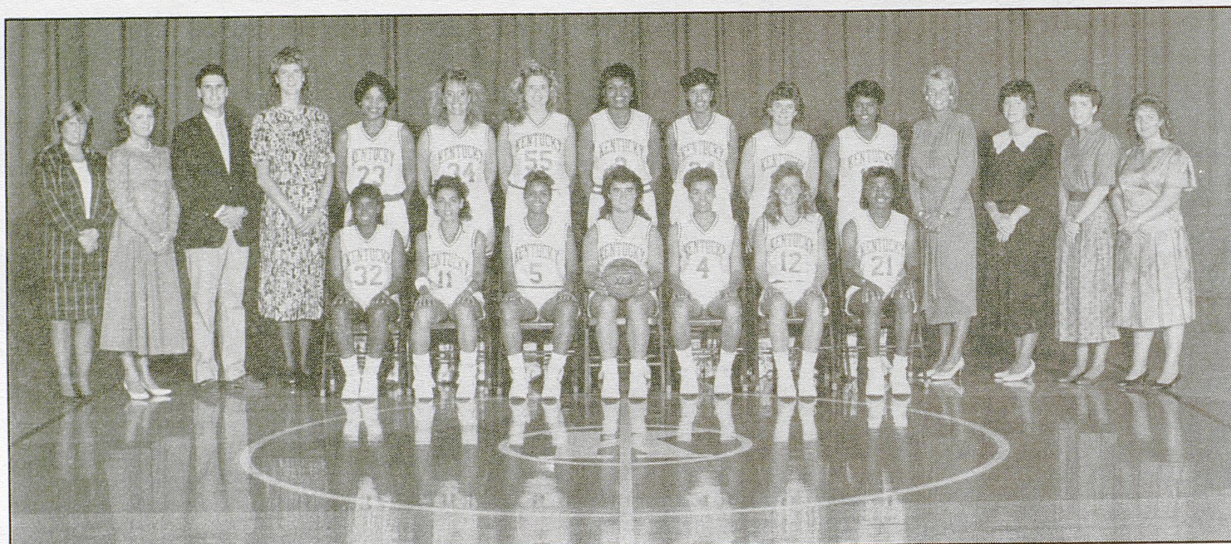

1988-89 Lady Kats

1988-89 KENTUCKY LADY KATS

Front row, left to right: Kris Miller, Malinka Salhi, Theresa Stewart, Jodie Whitaker, Ruth Mountain, Kristi Cushenberry and Tracye Davis. Back row, left to right: Asst. Sports Information Director Rena Vicini, Manager Jenn Holman, Asst. Coach Andy Barnes, Asst. Coach Cindy Noble-Hauseman, Mary Custard, Pam Shrum, Angel Stevens, Lora Spencer, Vanessa Foster-Sutton, Jamie Hobgood, Stacy McIntyre, Coach Sharon Fanning, Trainer Sue Stanley, Graduate Assistant Jane Dalton, Head Manager Sharon McCauley.

1988-89 UNIVERSITY OF KENTUCKY LADY KATS Numerical Roster

NO.	NAME	HT	POS	CLASS	HOMETOWN/SCHOOL
3	Lora Spencer	6-1	C	JR	Russellville / Logan County HS
4	Ruth Ann Mountain	5-8	G-F	JR	Columbus, Ohio / Lees JC
5	Theresa Stewart	5-4	G	JR	Columbus, Ohio / Lees JC
10	Stacy McIntyre	5-8	F	FR	Georgetown / Scott County HS
11	Malinka Salhi	5-4	G	JR	Mons, Belgium / Independence (Kansas) JC
12	Kristi Cushenberry	5-9	G-F	FR	Hendersonville, Tenn. / Beech HS
14	Jamie Hobgood	5-9	G-F	FR	Madisonville / North Hopkins HS
15	Jodie Whitaker	5-7	G	SR	Austin, Ind. / Austin HS
21	Tracye Davis	5-8	G	SO	Lexington / Henry Clay HS
23	Mary Custard	5-10	F-C	JR	Cynthiana / Lees JC
24	Vanessa Foster-Sutton	6-0	C	JR	Chickamauga, Ga. / Truett-McConnell JC
32	Kris Miller	5-4	G	JR	Owensboro / Owensboro Catholic
34	Pam Shrum	6-0	F-C	SR	Monticello / Monticello HS
55	Angel Stevens	6-1	C	SO	Jackson / Breathitt County HS

Head Coach: Sharon Fanning (Tennessee-Chattanooga, 1975)
203-144 career (12 seasons) 14-15 at UK (1 year)

Assistant Coaches: Andy Barnes (East Tennessee, 1980)
Cindy Noble Hauseman (Tennessee, 1983)

Graduate Assistant: Jane Dalton (Appalachian State, 1988)

KENTUCKY LADY KATS