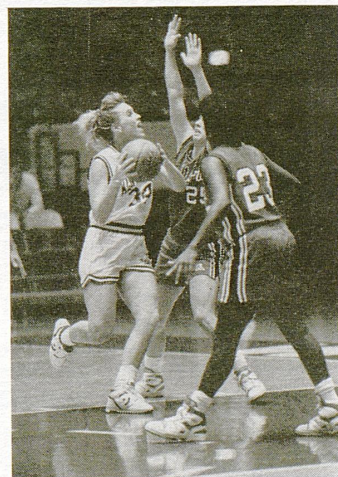

Coach Sharon Fanning hopes to prove the preseason polls wrong, but realizes the difficult task her team will face against Vandy. "Vanderbilt has consistently had some of the best talent in the conference," said UK's second-year coach. "Wendy Scholtens was one of the best players last year and everybody on their team can play. They have some

of the best inside players who are very mobile and several of their guards can score from the three-point range."

Kentucky, coming off an upsetting 74-70 loss at Morehead Tuesday night, will face the Commodores with a balanced attack that is led by guards Jodie Whitaker (12.9 ppg) and Kristi Cushenberry (12.2 ppg). Forward Pam Shrum (12.1 ppg, 5.8 rpg) and center Vanessa Foster-Sutton (10.3 ppg, 7.1 rpg) are UK's other double-figure scorers.

Vanderbilt will start 6-4 sophomore center Wendy

Scholtens, who is averaging 22.1 points a game and 9.8 rebounds. Scholtens, the 1988 SEC Freshman Player of the Year, scored 34 points and totaled 21 rebounds in Vandy's win against the University of Louisville Wednesday night. Senior guard Deborah Denton, a long-range bomber, pitches in 17.9 points for Coach Phil Lee's squad.

Pam Shrum averages 12.1 points and 5.8 rebounds.

Helping you communicate through the printed image . . .

Harp
ENTERPRISES, INC.
PRINTING

2400 Merchant St., Lexington, KY 40510
Mailing Address:
P.O. Box 12830, Lexington, KY 40583-2830
KY WATS Line 1-800-432-9282
FAX 1-606-233-9457

Phone (606) 253-2601

Call us for your complete art, typesetting, and printing needs.

printed Dec. 88 - Jan. 89